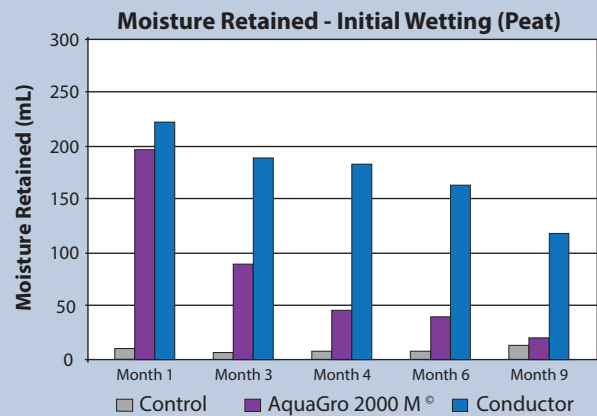

Maximize Your Growing Mix

with a better, longer-lasting media surfactant

Conductor[®] is more effective and provides longer-lasting performance than any other product on the market.

Wetting Better, Working Longer

Why choose Conductor[®] instead of other wetting agents? It's simple. Conductor[®] gives you better control of moisture for a longer period of time than any other product on the market.

When added to your growing mix, Conductor improves wettability characteristics, allowing the mix to wet and re-wet more consistently, and its superior formulation ensures highly consistent performance even after many months in storage. Testing in a variety of growing mixes has shown that Conductor improves wetting and re-wetting better than competing products, even after 9 months in the bag!

Conductor's longevity contributes to better production scheduling, reduces complaints of "old, unwettable" mixes, and provides a more consistent growing environment for high quality crop production.

Conductor[®] Boosts the Performance and Longevity of Growing Media